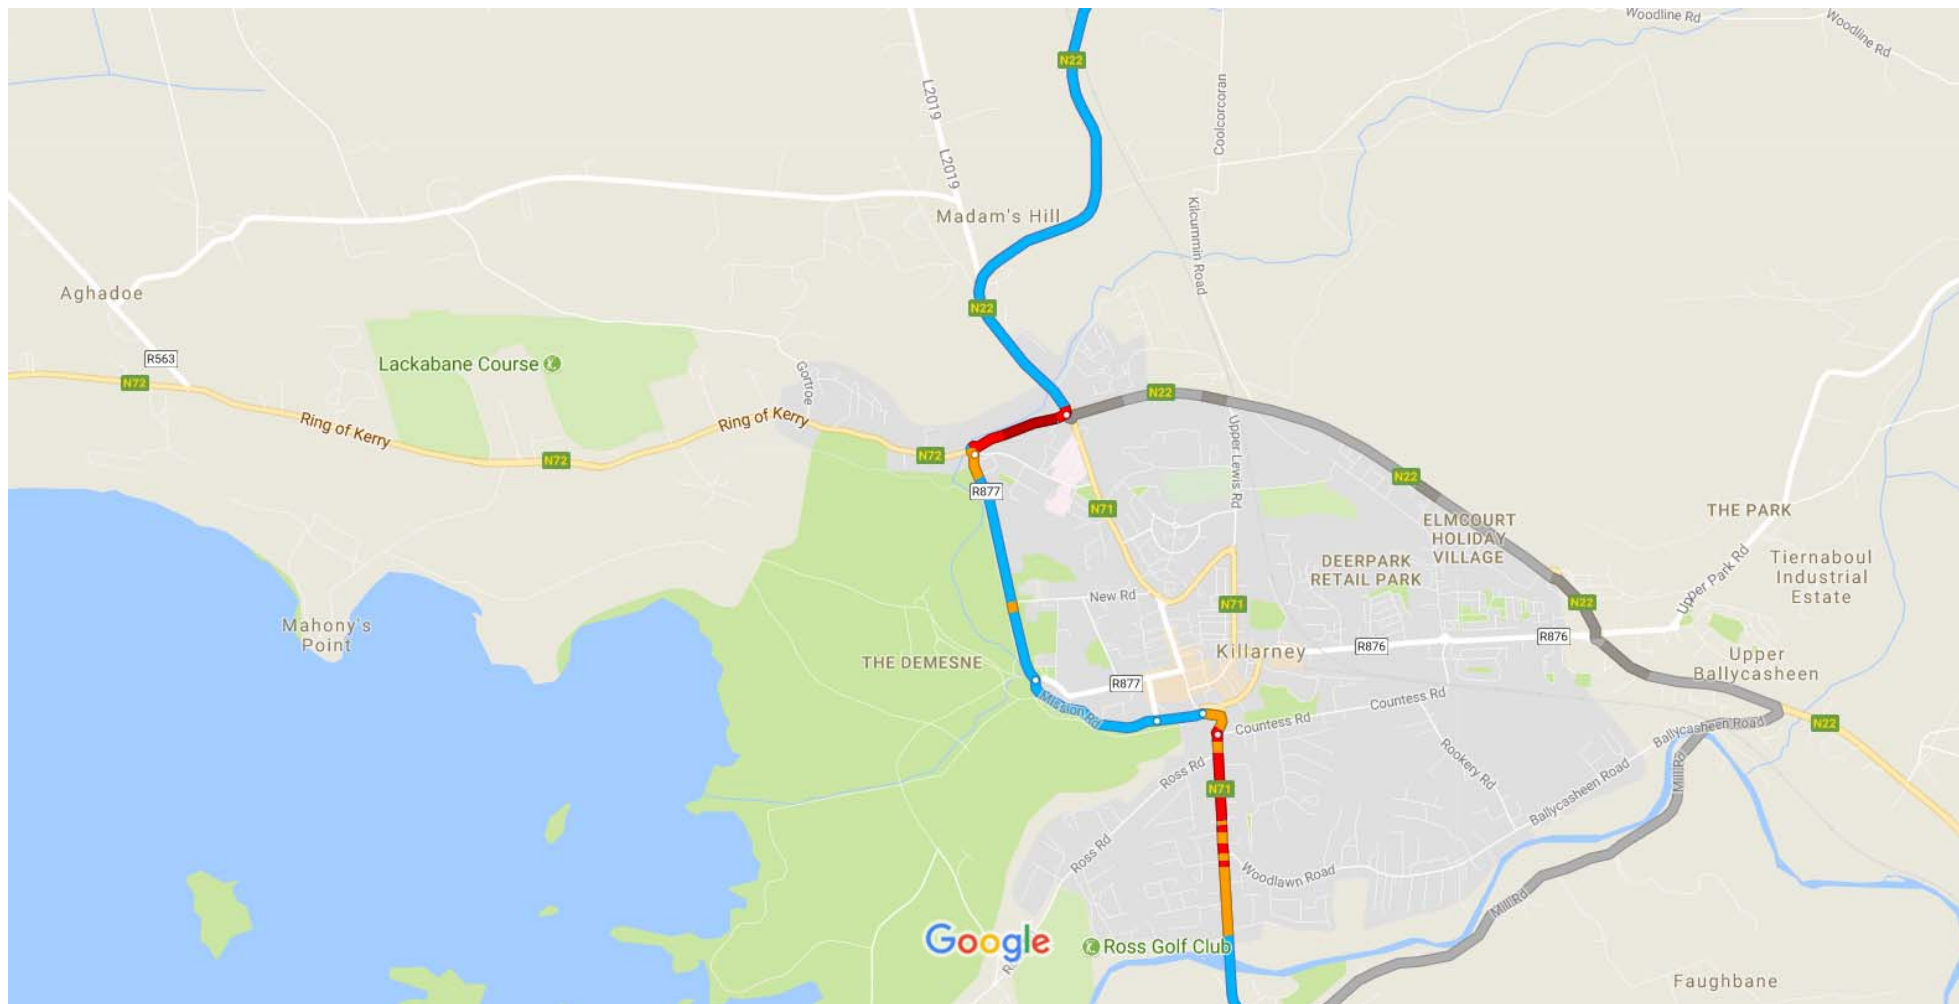

Muckross House, Gardens & Traditional Farm to Trump International Golf Links & Hotel Doonbeg Ireland

Drive 195 km, 2 h 51 min

Map data ©2017 Google United States 2000 ft

via N21 and N68

2 h 51 min